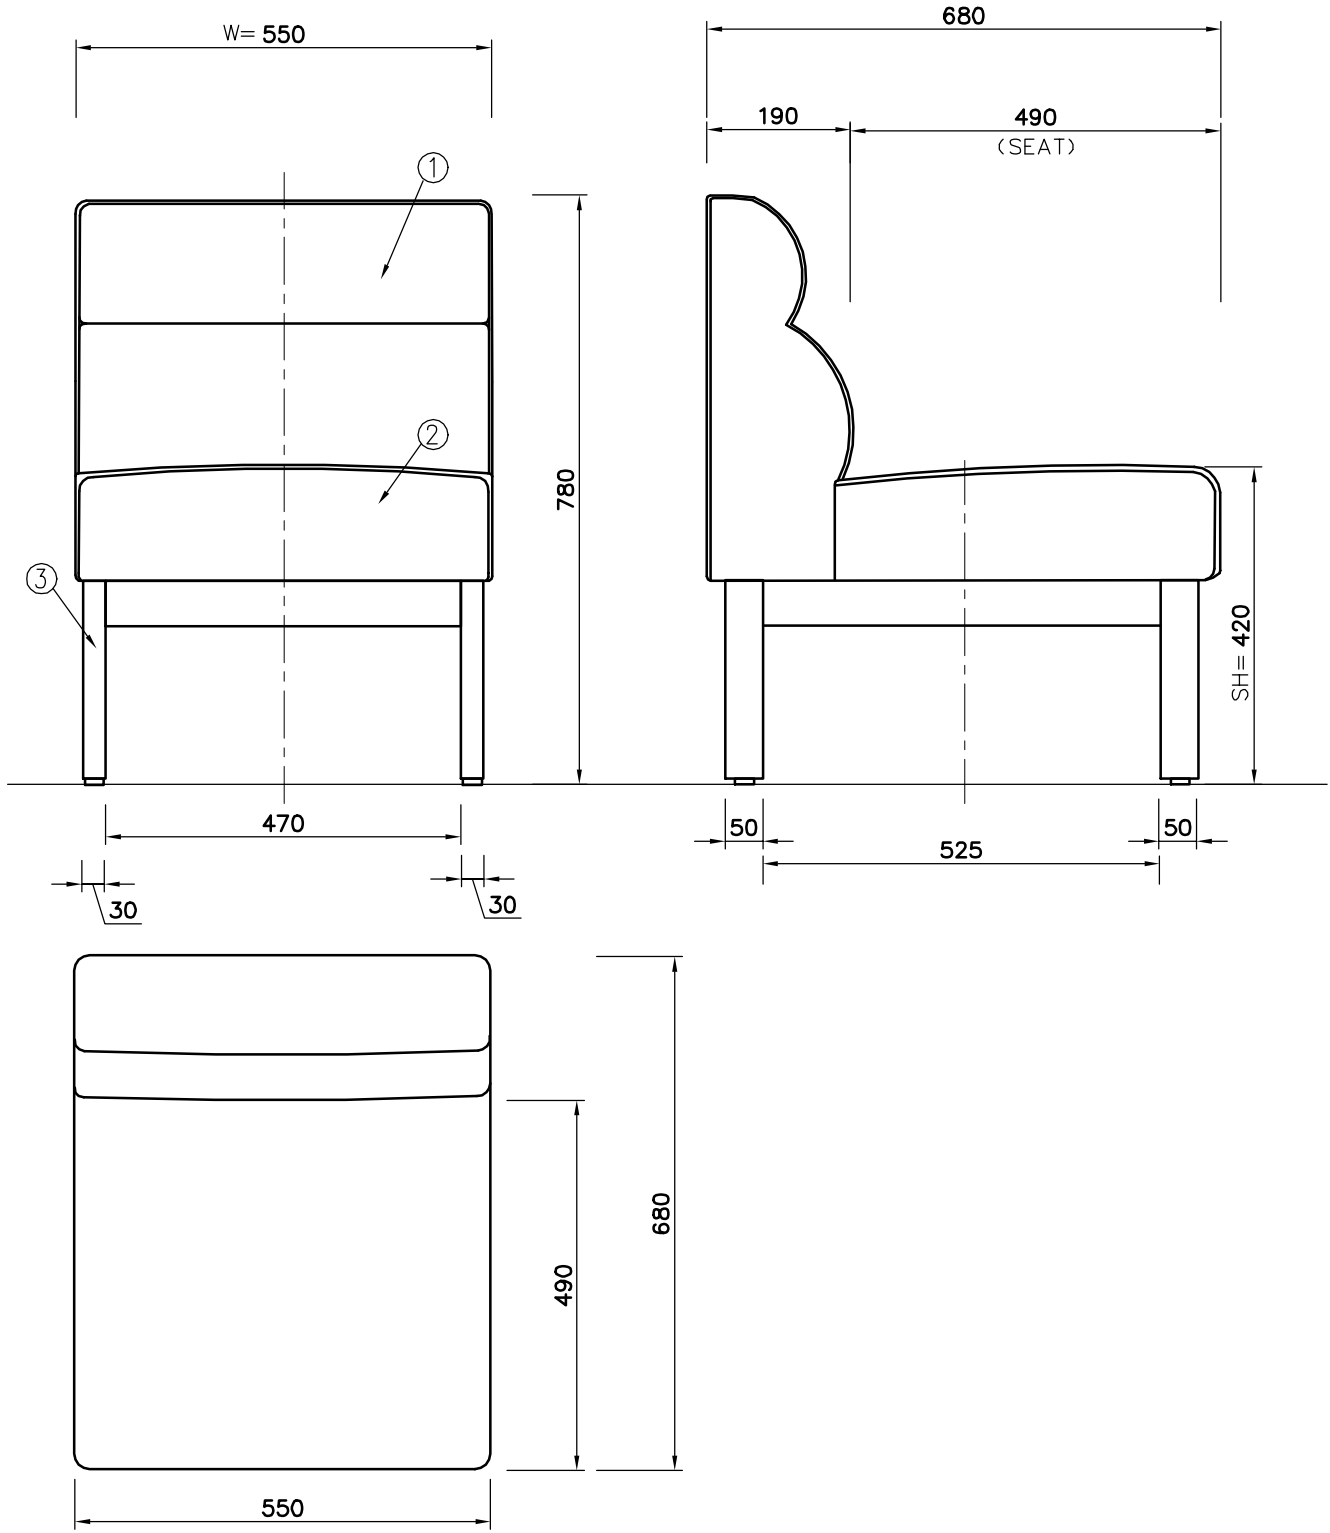

EASY COMMON CHAIR (WOOD)

TITLE.

②	SEAT	VENEER & CHIP URETHANE FORM & URETHANE FORM & CLOTH TENSION			
①	BACK REST	VENEER & BACK URETHANE FORM & URETHANE FORM & CLOTH TENSION	③	LEG	WOOD (W 50 * D 30)
MARK	NAME	MATERIAL	MARK	NAME	MATERIAL