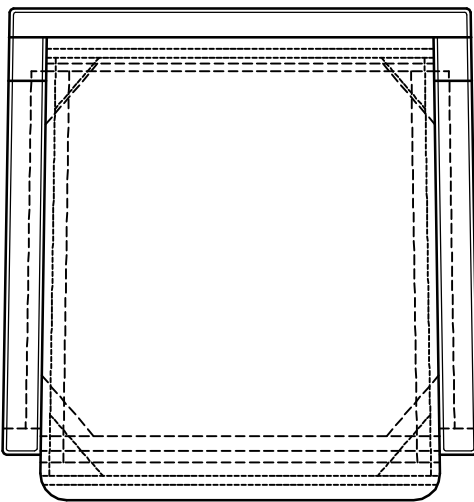

# EASY CHAIR (WOOD) HE-500

TITLE.

②	SEAT	VENEER & CHIP URETHANE FORM & URETHANE FORM & THICK COTTON			
①	BACK REST	VENEER & BACK URETHANE FORM & URETHANE FORM	③	ARM & LEG	WOOD (W 50 * D 35)
MARK	NAME	MATERIAL	MARK	NAME	MATERIAL