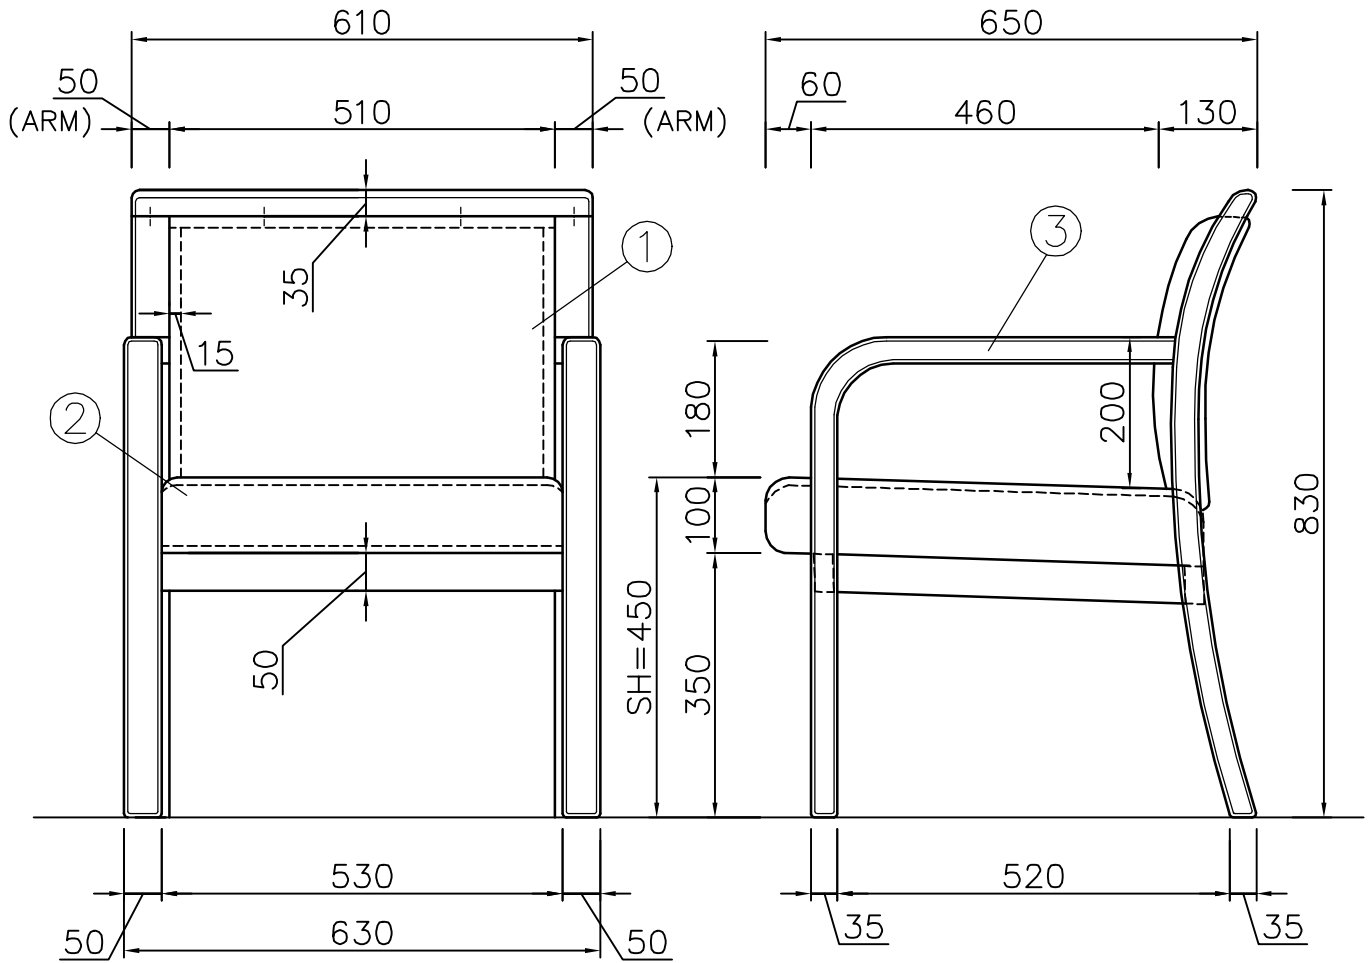

# EASY CHAIR (WOOD) HE-500

TITLE.

②	SEAT	VENEER & CHIP URETHANE FORM & URETHANE FORM & THICK COTTON			
①	BACK REST	VENEER & BACK URETHANE FORM & URETHANE FORM	③	ARM & LEG	WOOD (W 50 * D 35)
MARK	NAME	MATERIAL	MARK	NAME	MATERIAL