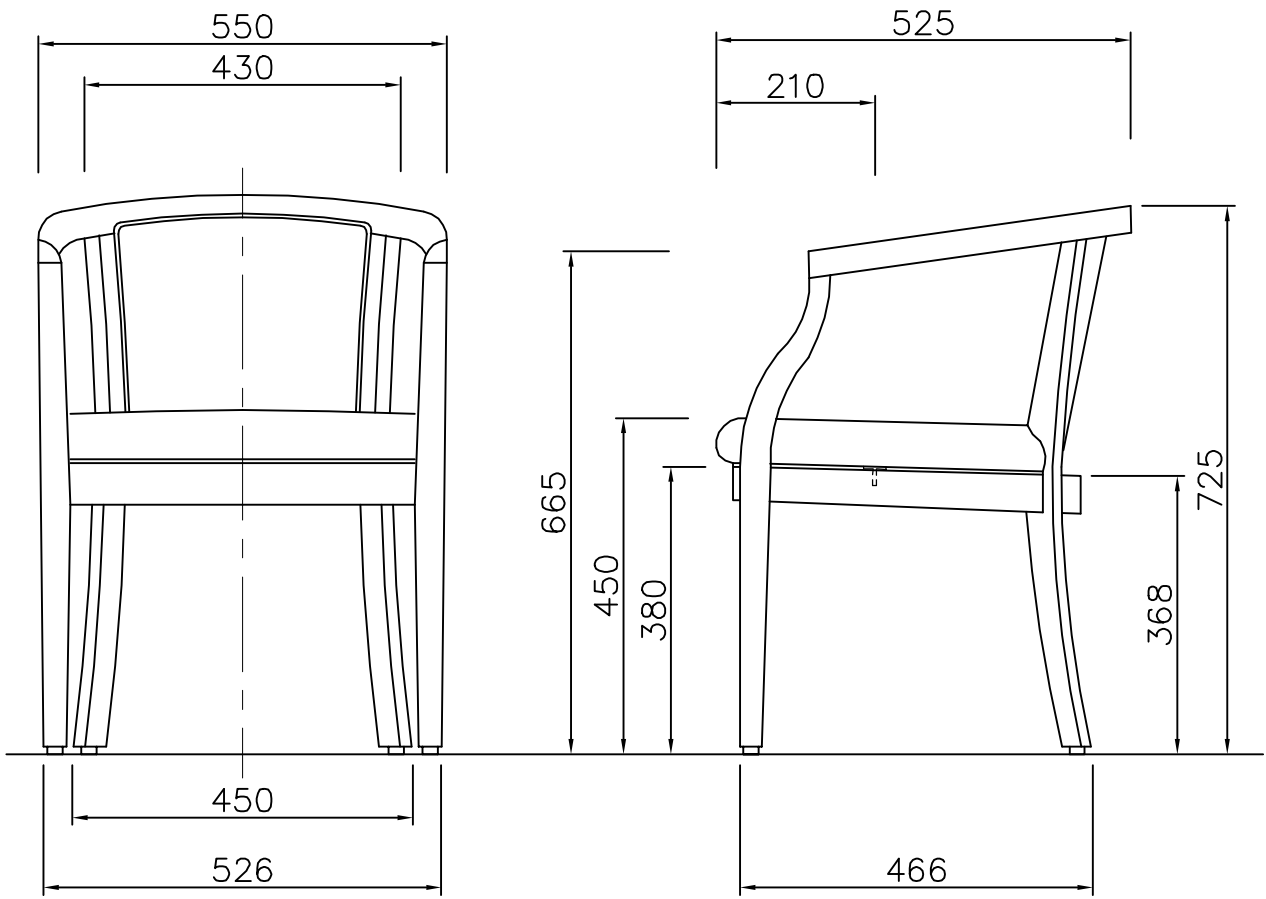

ARM CHAIR (WOOD) HK-W

TITLE.

MARK	NAME	MATERIAL	MARK	NAME	MATERIAL