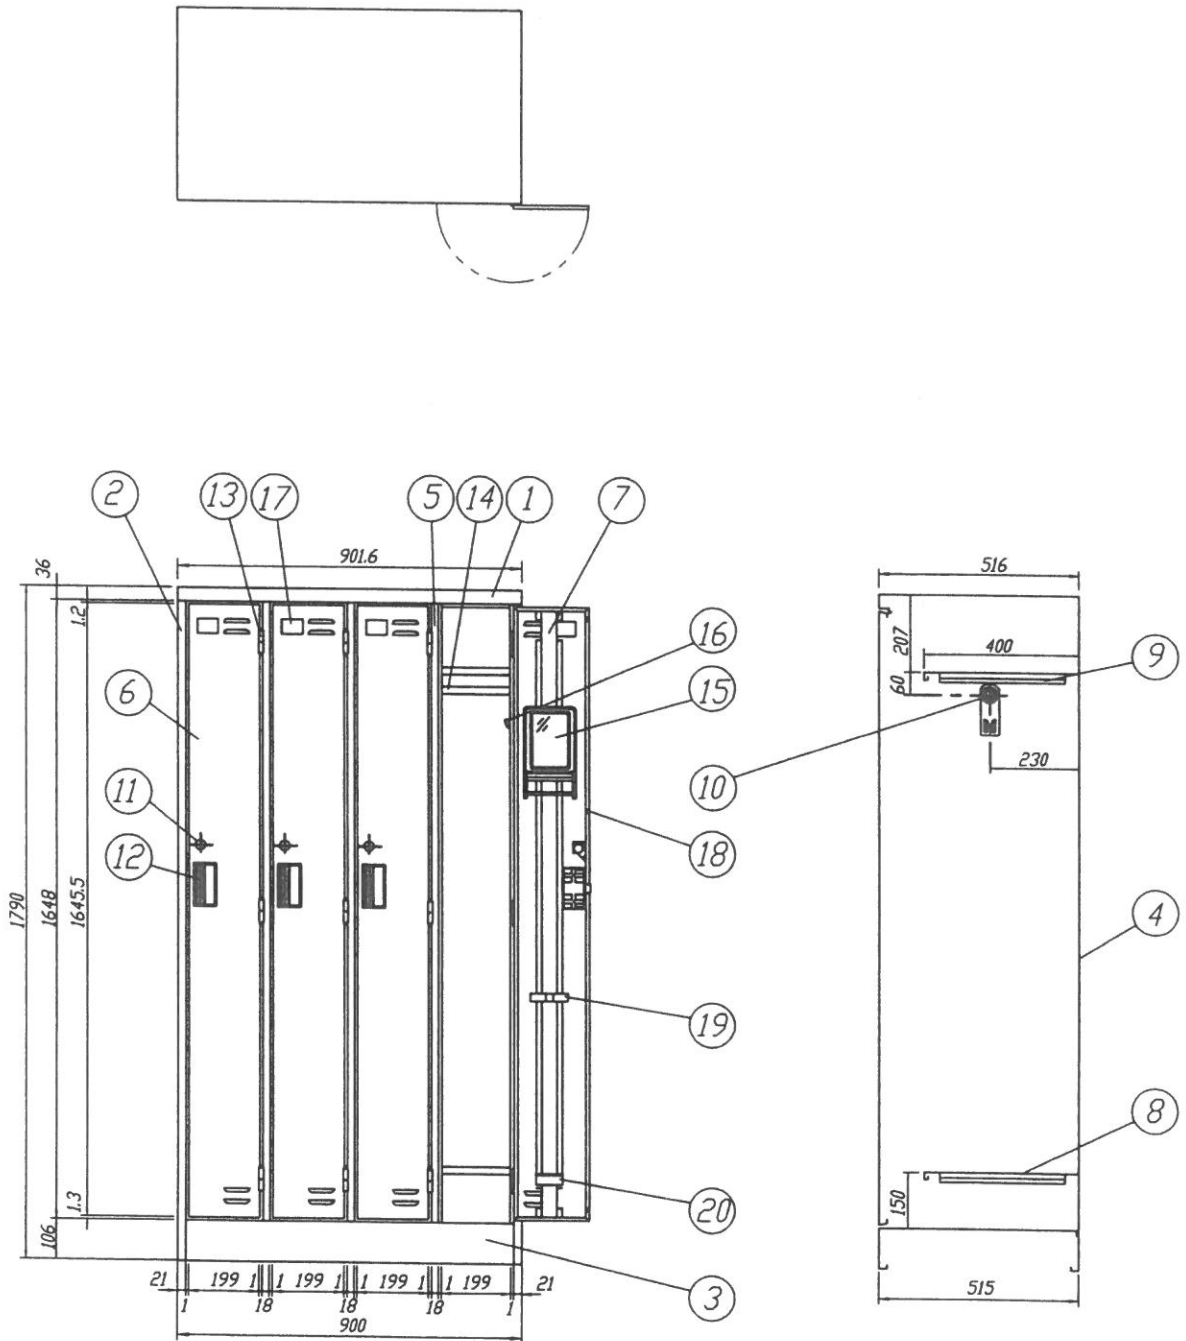

# 4-LOCKER

# RIGHT HINGE

WREN\_42R

TITLE

⑩	COAT HOOK HOLDER & PIPE HOLDER		②①	WATER RECEPTACLE	
⑨	SHELF HOLDER		②②	UMBRELLA HOLDER	
⑧	SHELF		②③	RUBBER CUSHION	
⑦	DOOR REINFORCEMENT		②④	NAME CARD	
⑥	DOOR		②⑤	COAT HOOK	
⑤	CENTER PANEL		②⑥	MIRROR	
④	BACK PANEL		②⑦	HANGER PIPE	
③	BOTTOM PANEL		②⑧	HINGE	
②	SIDE PANEL		②⑨	HIROYOSHI ORIGINAL HANDLE LATCH	
①	TOP PANEL		②⑩	CYLINDER LOCK	
MARK	NAME	MATERIAL	MARK	NAME	MATERIAL