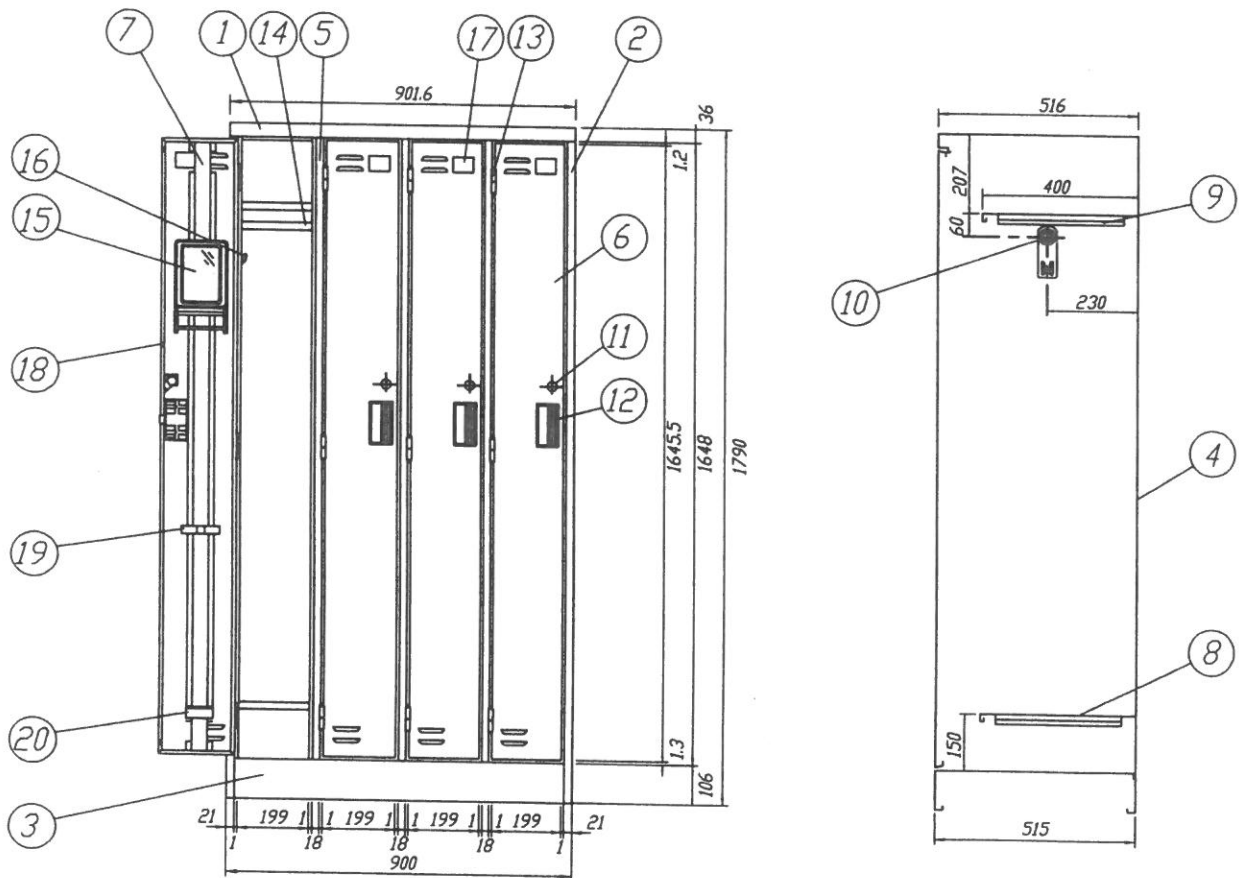

# 4-LOCKER

# LEFT HINGE

WREN\_42L

TITLE

⑩	COAT HOOK HOLDER & PIPE HOLDER	②①	WATER RECEPTACLE
⑨	SHELF HOLDER	①⑨	UMBRELLA HOLDER
⑧	SHELF	①⑧	RUBBER CUSHION
⑦	DOOR REINFORCEMENT	①⑦	NAME CARD
⑥	DOOR	①⑥	COAT HOOK
⑤	CENTER PANEL	①⑤	MIRROR
④	BACK PANEL	①④	HANGER PIPE
③	BOTTOM PANEL	①③	HINGE
②	SIDE PANEL	①②	HIROYOSHI ORIGINAL HANDLE LATCH
①	TOP PANEL	①①	CYLINDER LOCK
MARK	NAME	MARK	NAME
	MATERIAL		MATERIAL